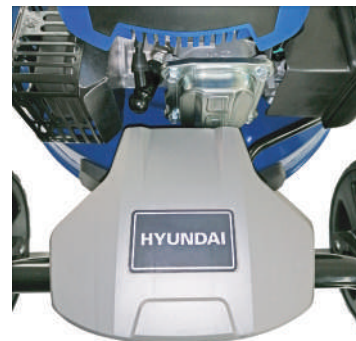

HYUNDAI

POWER PRODUCTS

HYUNDAI HYM510SPEZ ZERO TURN PETROL MOWER

The HYM510SPEZ is a heavy-duty, zero-turn mower, allowing you to spin on your own footprint. This features allows you do get the mower to where it needs to be with complete ease. The HYM510SPEZ also benefits from push button electric start, to take the fuss out of starting your mower.

Specification

Model	HYM510SPEZ
Engine Size	196cc
Engine Type	4-Stroke OHV Single Cylinder
Rated Power	4.2kW
Drive	Self Propelled
Starting System	Electric Start / Recoil Back Up
Cutting Height	6: 25 - 75mm
Cutting Width	508mm
Cutting Options	Rear & Side Discharge, Mulch & Collect
Grass Collector	70L
Deck Material	Steel
Dimensions	1580 x 550 x 1050
Net Weight	44kg